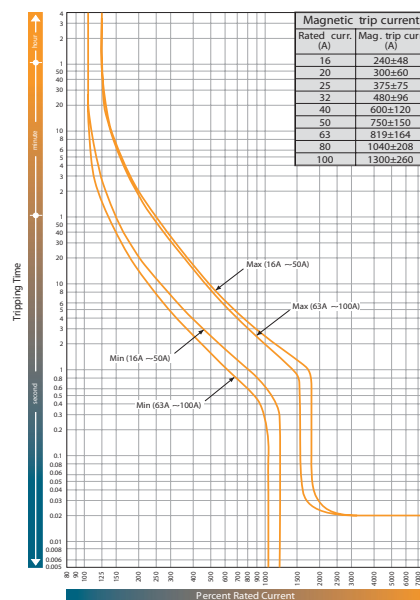

NOMINAL CURRENT RATINGS

	I_N	(A)	50°C	16,20,25,32,40,50, 63,80,100
ELECTRICAL CHARACTERISTICS				
Rated operational voltage	U_c	(V)	AC 50/60 HZ DC	550 260
Rated insulation voltage	U_i	(V)		660
Rated impulse withstand voltage	U_{imp}	(kV)		6
Ultimate breaking capacity (IEC, JIS, AS/NZS)	I_{cu}	(kA)	690V AC 525V AC 440V AC 400/415V AC 220/240V AC 250V DC	- 7,5 10 16 25 7,5
Service breaking capacity (IEC, JIS, AS/NZS)	I_{cs}	(kA)	690V AC 525V AC 440V AC 400/415V AC 220/240V AC 250V DC	- 3,8 5 8 13 3,8
Rated breaking capacity (NEMA)		(kA)	480V AC 240VAC	7,5 25
PROTECTION				
Adjustable thermal, adjustable magnetic				■
Utilisation category				A
INSTALLATION				
Front connection				■
Dimensions	H	(mm)		130
	W	(mm)		75
	D	(mm)		68
Weight	W	(kg)		0,74
OPERATION				
Direct Opening Action				-
Toggle operation				■
Endurance		440V	mechanical electrical	5000 10000

Time/current characteristic curves

EP100-NF